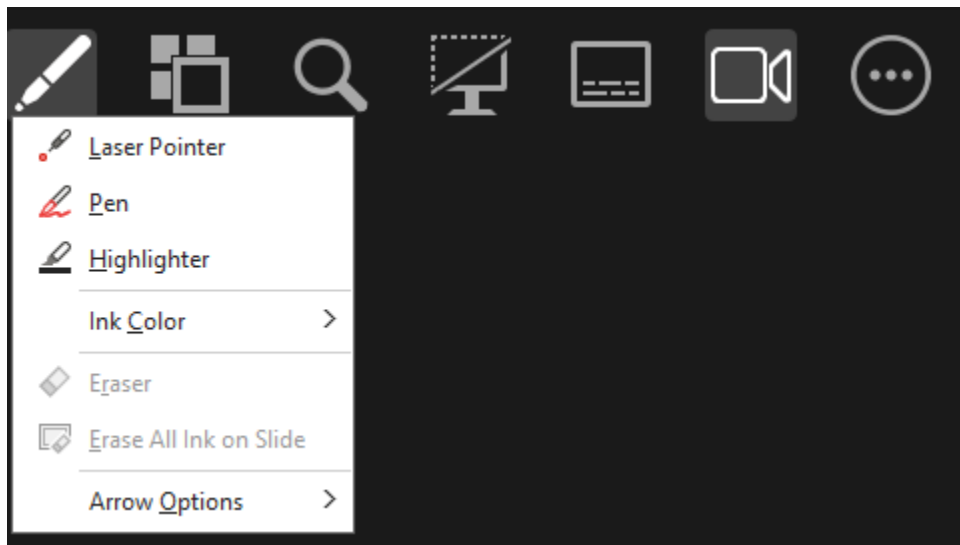

PowerPoint Presentation General Information Sheet

When in presentation mode there are some common keyboard shortcuts:

Next slide or animation.	N or Spacebar
Previous slide of animation	P or Backspace
Display a blank black slide or return to the presentation from a blank black slide.	B
End the presentation.	Esc

When using presentation mode, the laser pointer or highlighter can be selected by clicking on the “Pen” under your presentation.

Laser pointer, pen, or highlighter:

Or use keyboard shortcuts:

Start laser pointer.	Ctrl+L
Hide the pointer.	Ctrl+H