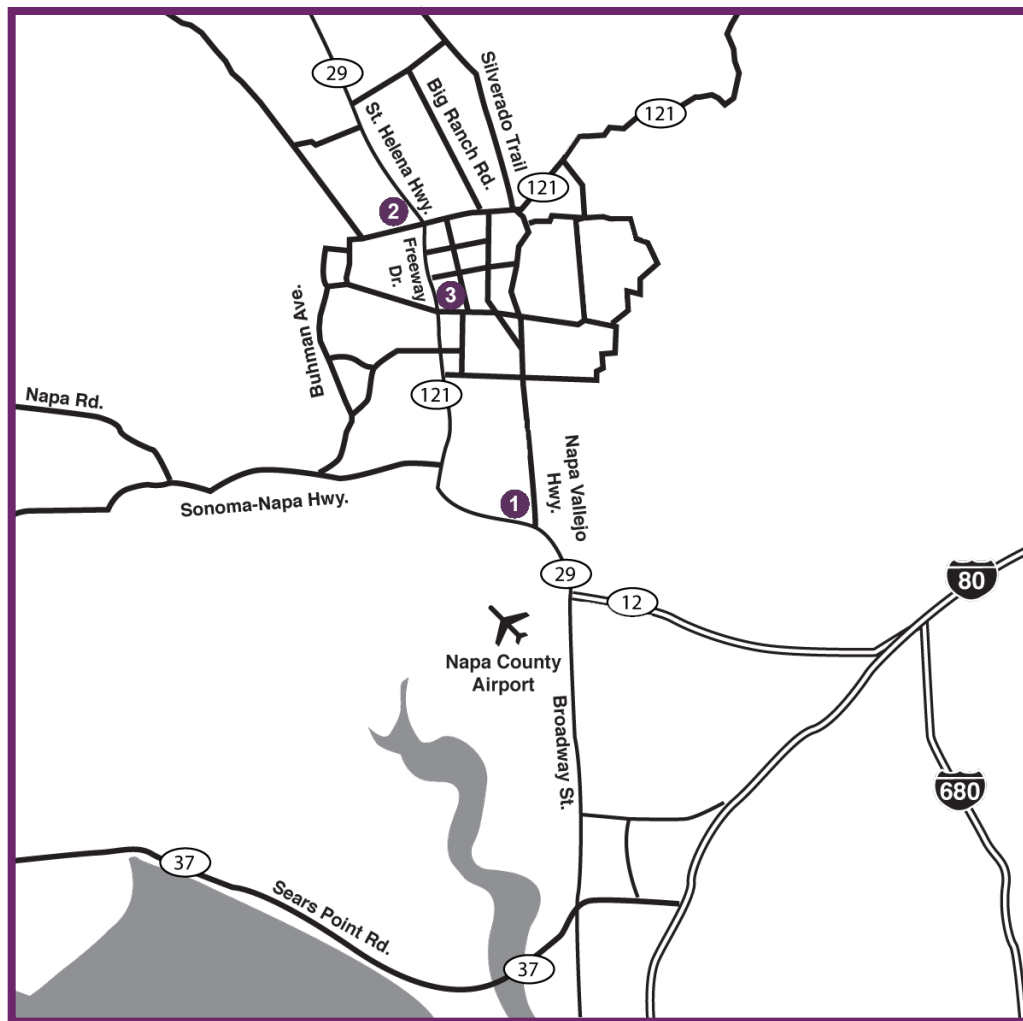

## 60th Annual Meeting

June 23 - 26, 2009  
Napa, California

- 1: The Meritage Resort at Napa – 8 miles to Marriott & 7 miles to Embassy Suites
- 2: Marriott Napa Valley Hotel – 8 miles to Meritage & 2 miles to Embassy Suites
- 3: Embassy Suites Napa Valley – 2 miles to Marriott & 7 miles to Meritage

*Approximate miles listed*